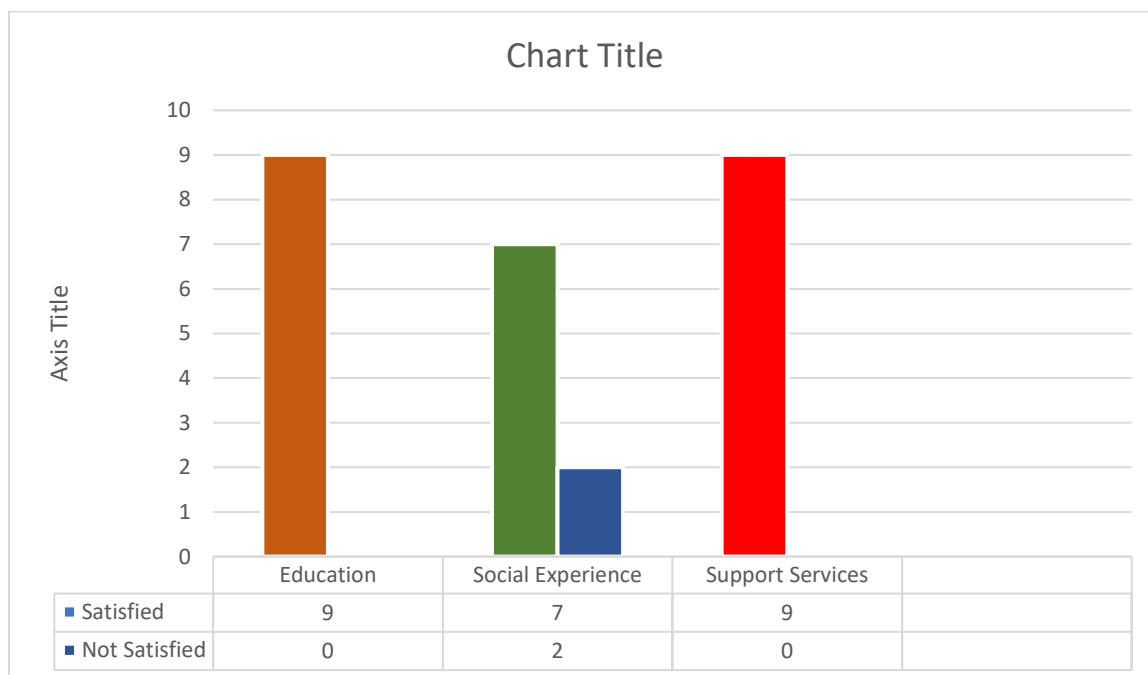

Tell us about your experience at Selma University

	Y	N/NA
Were you satisfied with your education	9	0
Were you satisfied with your social experience	7	2
Were you satisfied with the support services offered at Selma University	9	0
Other		

N=9